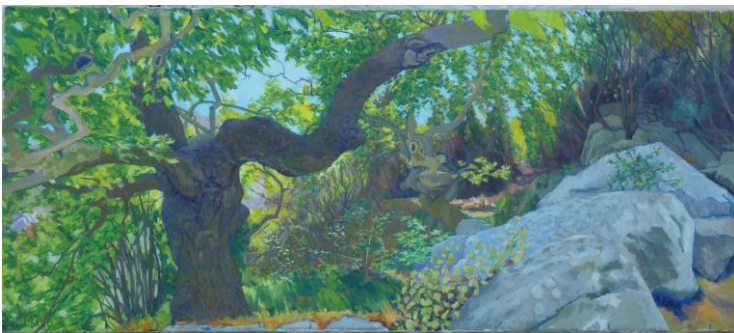

Pitzhanger Gallery

1. Albert Irvin RA, Presence

2. Simon Read - Two portraits of Ros

3. Sam Jarman - Foundandmade3

4. Jeff Lowe - Making Space No11

5. David Shutt - Plane Tree in a Ravine

For more images and further information contact
Jessica Wood T 01273 488 996 E Jessica@artsinform.co.uk