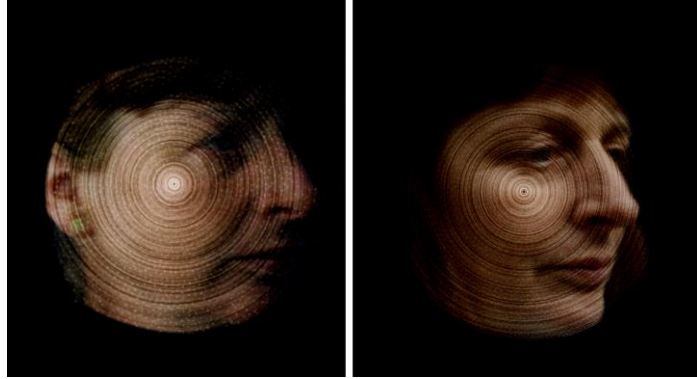

Pitzhanger Gallery

1. Albert Irvin RA, Presence

2. Simon Read - Two portraits of Ros

3. Sam Jarman - Foundandmade3

4. Jeff Lowe - Making Space No11

5. David Shutt - Plane Tree in a Ravine

For more images and further information contact
Jessica Wood T 01273 488 996 E Jessica@artsinform.co.uk